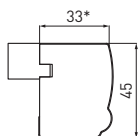

* Sporgenza da fine scocca
Overlap beyond the carcass
Débordement par rapport au caisson

Pelmets

Class E1 MDF backing veneered with ash wood.

Versioni:

walnut, white ash, Florence off-white.

The same versions with gold or silver lacquered trim.