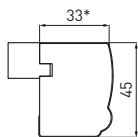

Cornici soprapensile

Supporto in fibra a media densità (MDF) classe E1 impiallacciato frassino.

Versioni: noce, frassino bianco, panna fiorentino, malto. Nelle stesse versioni con decoro filo oro o argento.

* Sporgenza da fine scocca
Overlap beyond the carcass
Débordement par rapport au caisson

Cornices

Class E1 MDF backing veneered with ash wood.

Versions: walnut, white ash, Florence off-white, malt. The same versions with gold or silver lacquered trim.

Corniches

Support en fibres de moyenne densité (MDF) en classe E1 plaqué frêne.

Versions: noyer, frêne blanc, blanc cassé fiorentino, malt. Mêmes versions mais avec filet décoratif or ou argent.

Cornici sottopensile

Supporto in fibra a media densità (MDF) classe E1 impiallacciato frassino.

Versioni: noce, frassino bianco, panna fiorentino, malto. Nelle stesse versioni con decoro filo oro o argento.

* Sporgenza da fine scocca
Overlap beyond the carcass
Débordement par rapport au caisson

Pelmets

Class E1 MDF backing veneered with ash wood.

Versions: walnut, white ash, Florence off-white, malt. The same versions with gold or silver lacquered trim.

Cache-lumière

Support en fibres de moyenne densité (MDF) en classe E1 plaqué frêne.

Versions: noyer, frêne blanc, blanc cassé fiorentino, malt. Mêmes versions mais avec filet décoratif or ou argent.

Zoccoli

Supporto in fibra a media densità (MDF) classe E1 impiallacciato frassino.

Versioni: noce, frassino bianco, panna fiorentino, malto. Nelle stesse versioni con decoro filo oro o argento.

Plinths

Class E1 MDF backing veneered with ash wood.

Versions: walnut, white ash, Florence off-white, malt. The same versions with gold or silver lacquered trim.

Socles

Support en fibres de moyenne densité (MDF) en classe E1 plaqué frêne.