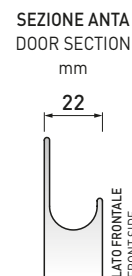

CUSTOMISATIONS

- End panels
- 12 mm thick end panels, check for availability
- Grip edge on bottom panel, for 33 cm depths only
- Grip edge on bottom panel with integrated aluminium profile

FIANCHI DI FINITURA SP. 18 mm (dettagli e prezzi pag. 346) - MENSOLE (dettagli e prezzi pag. 559) END PANELS, 18 mm thick (for details and prices go to page 346) - SHELVES (for details and prices go to page 559)

Tipologia e Fascia prezzo / Type and Price band

Finiture /Finishes

**Laminato materico/
termostrutturato**
Textured laminate/
thermo structured

A magazzino
In stock

NORDIC

DAKOTA

ANTRACITE

Tipologia e disponibilità Type and availability	Venature Grains	Finiture Finishes	Fascia prezzo Price band
<p>Laminato termostrutturato Thermo structured laminate</p> <p>A magazzino In stock</p> 		 <p>NORDIC DAKOTA</p>	<p>M3</p>